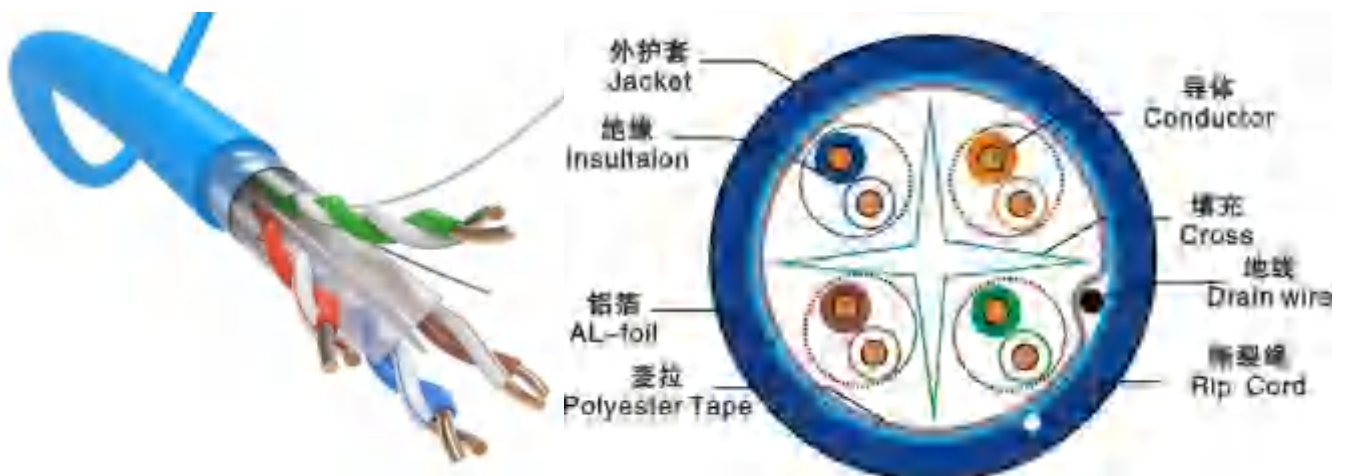

CAT 6A U/UTP CABLE

Item	U/UTP Cat6A Cable 305m
Type	CAT6A
shielding structure	U/UTP
Conductor	Bare Copper,24 AWG / 23 AWG
Number Of Conductor	4 Pairs
conductor diameter	1/0.53mm, 1/0.54mm, 1/0.55mm, 1/0.56mm, 1/0.57mm
Insulation	HDPE
Filler	PE Cross or FM-PE Thin slice
Jacket	PvC,LSZH,PE(outdoor),PVC+PE double sheath
Flame Retardant	CM,CMX,CMR,CMP,Fca,Eca,Dca,Cca,B2ca
Color	As client's request
Length	305m/1000ft per pull box
Packing	Pull box, 2 boxes /carton
Test	100% Passed the FLUKE 90M link and 100M channel test
Reference Standard	YD/T1019-2001,ISO/IEC 11801,ANSITIA/EIA-568B,UL444
Certificates	CE, RoHS, ISO9001
Customizing	Color of PVC jacket, marking words on cable & customized packaging

CAT 6A F/UTP CABLE

Item	F/UTP Cat6A Cable 305m
Type	CAT6A
shielding structure	FIUTP
Conductor	Bare Copper,23 AWG
Number Of Conductor	4 Pairs
Conductor diameter	1/0.54mm,1/0.55mm,1/0.56mm,1/0.57mm,1/0.58mm
Insulation	HDPE
Shield	Mylar +AL-foil
Drain wire	0.4mm ,TC,CCA,TCCS
Jacket	PVC, LSZH,PE(outdoor),PVC+PE double sheath
Flame Retardant	CM,CMX,CMR,CMP,Fca,Eca,Dca,Cca,B2ca
color	As client's request
Length	305m(1000ft)/Drum
Packing	Wooden spool(wooden drum)
Test	100%Passed the FLUKE 90M link and 100M channel test
Reference Standard	YD/T1019-2001,ISO/EC11801,ANSI/TIA/EIA-568B,UL444
Certificates	CE, RoHS, ISO9001
customizing	Color of PVC jacket, marking words on cable & customized packaging

Jacket	PvC,LSZH,PE(outdoor), PVC+PE double sheath
Flame Retardant	CM,CMX,CMR,CMP,Fca,Eca,Dca,Cca,B2ca
color	As client's request
Length	305m(1000ft)Drum
Packing	Wooden spool(wooden drum)
Test	100% Passed the FLUKE 90M link and 100M channel test
Reference Standard	YD/T1019-2001,ISO/EC 11801,ANSITIA/EIA-568B,UL444
Certificates	CE, RoHS, ISO9001
customizing	Color of PVC jacket, marking words on cable & customized packaging