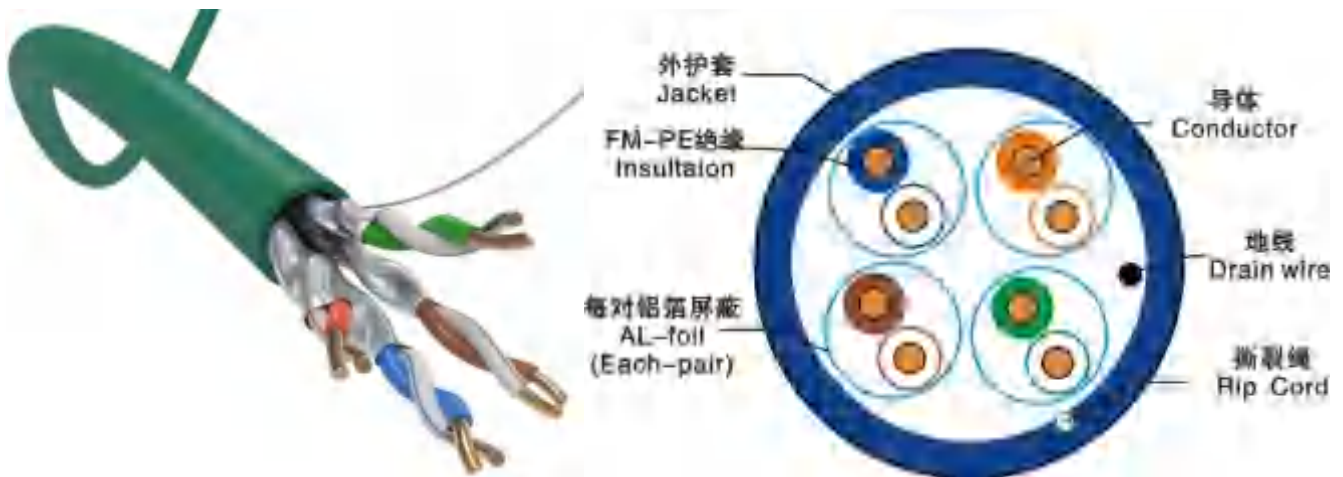

Jacket	PvC,LSZH,PE(outdoor), PVC+PE double sheath
Flame Retardant	CM,CMX,CMR,CMP,Fca,Eca,Dca,Cca,B2ca
color	As client's request
Length	305m(1000ft)Drum
Packing	Wooden spool(wooden drum)
Test	100% Passed the FLUKE 90M link and 100M channel test
Reference Standard	YD/T1019-2001,ISO/EC 11801,ANSITIA/EIA-568B,UL444
Certificates	CE, RoHS, ISO9001
customizing	Color of PVC jacket, marking words on cable & customized packaging

CAT 6A U/FTP CABLE

Item	U/FTP Cat6A Cable 305m
Type	CAT6A
Shielding structure	U/FTP
Conductor	Bare Copper,23AWG
Number Of Conductor	4 Pairs
Conductor diameter	1/0.55mm,1/10.56mm,1/0.57mm,1/0.58mm
Insulation	Foam PE
Pair Shield	65U AL Foil for each pair