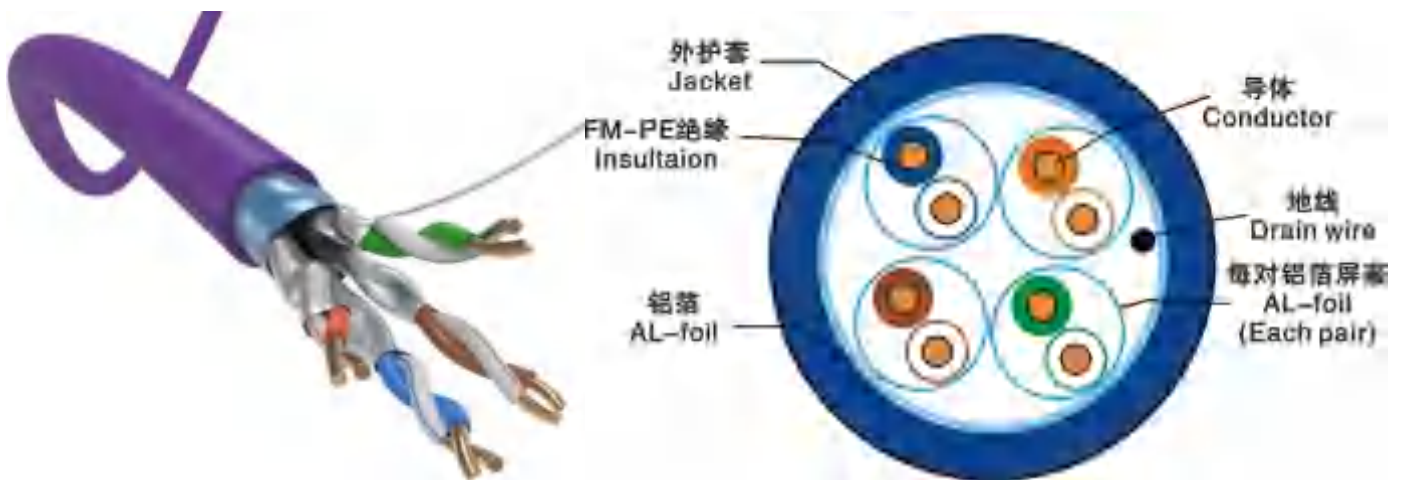

Drain wire	0.4mm ,TC,CCA,TCCS
Jacket	PVC,LSZH,PE(outdoor),PVC+PE double sheath
Flame Retardant	CM,CMX,CMR,CMP,Fca,Eca,Dca,Cca,B2ca
color	As client's request
Length	305m(1000ft)Drum, 50Om/Drum
Packing	Wooden spool(wooden drum)
Test	100% Passed the FLUKE 90M link and 100M channel test
Reference Standard	YD/T1019-2001;ISO7 IEC 11801 : ANSI/TIA/EIA-568B
certificates	CE, RoHS, ISO9001
customizing	Color of PVC jacket, marking words on cable & customized packaging

CAT 6A F/FTP CABLE

Item	F/FTP Cat6A Cable 305m
Type	CAT6A
Shielding structure	F/FTP
conductor	Bare Copper,23AWG
Number Of Conductor	4 Pairs
Conductor diameter	1/0.55mm,1/0.56mm,1/0.57mm,1/0.58mm
Insulation	Foam PE
Pair Shield	65U*12mm AL Foil for each pair
Main Shield	65uU*23mm AL Foil for
Drain wire	o.4mm ,TC,CCA,TCCS
Jacket	PvC,LSZH,PE(outdoor), PVC+PE double sheath
Flame Ratardancy	CM,CMX,CMR,CMP,Fca,Eca,Dca,Cca,B2ca
color	As clients request
length	305m(1000ft)/Drum, 50Om/Drum
Packing	Wooden spool(wooden drum)
Test	100% Passed the FLUKE 90M link and 100M channel test
Reference Standard	YD/T1019-2001;ISO/ IEC11801;ANSI/ TIA/EIA-568B
certificates	CE,RoHS, ISO9001