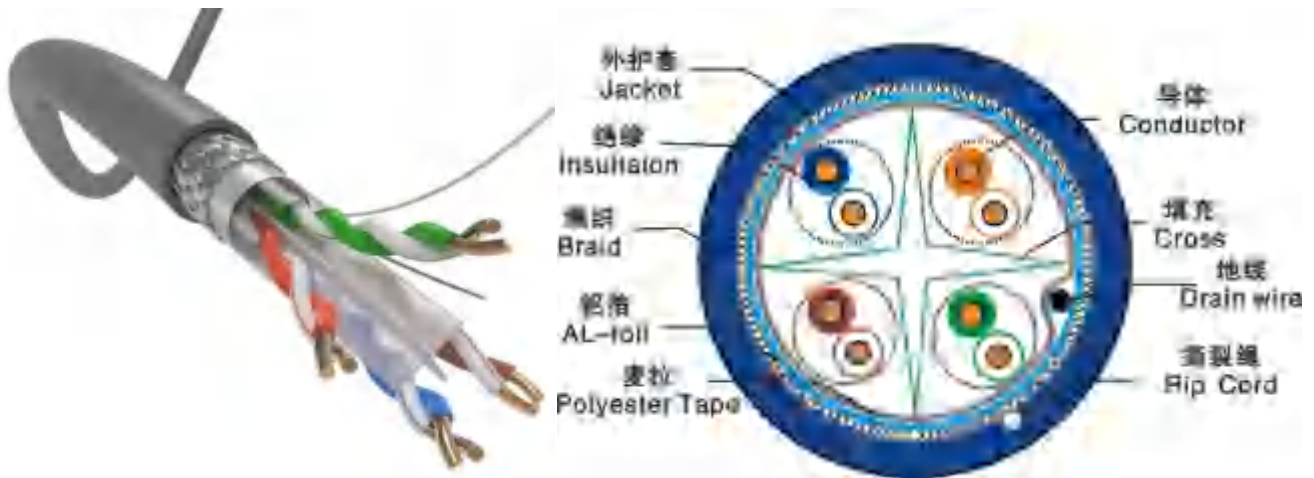

Item	F/UTP Cat6A Cable 305m
Type	CAT6A
shielding structure	FIUTP
Conductor	Bare Copper,23 AWG
Number Of Conductor|	4 Pairs
Conductor diameter	1/0.54mm,1/0.55mm,1/0.56mm,1/0.57mm,1/0.58mm
Insulation	HDPE
Shield	Mylar +AL-foil
Drain wire	0.4mm ,TC,CCA,TCCS
Jacket	PVC, LSZH,PE(outdoor),PVC+PE double sheath
Flame Retardant	CM,CMX,CMR,CMP,Fca,Eca,Dca,Cca,B2ca
color	As client's request
Length	305m(1000ft)/Drum
Packing	Wooden spool(wooden drum)
Test	100%Passed the FLUKE 90M link and 100M channel test
Reference Standard	YD/T1019-2001,ISO/EC11801,ANSI/TIA/EIA-568B,UL444
Certificates	CE, RoHS, ISO9001
customizing	Color of PVC jacket, marking words on cable & customized packaging

CAT 6A SF/UTP CABLE

Item	SF/UTP Cat6A Cable 305m
Type	CAT6A
shielding structure	SFIUTP
Conductor	Bare Copper,23AWG
Number Of Conductor	4 Pairs
Conductor diameter	1/0.54mm,1/0.55mm,1/0.56mm,1/0.57mm,1/0.58mm
Insulation	HDPE
shield	Mylar+AL-foil
Braiding	64、80 or 96*0.12mm ALM, 0.1mm TC
Drain wire	0.4mm ,TC,CCA,TCCS