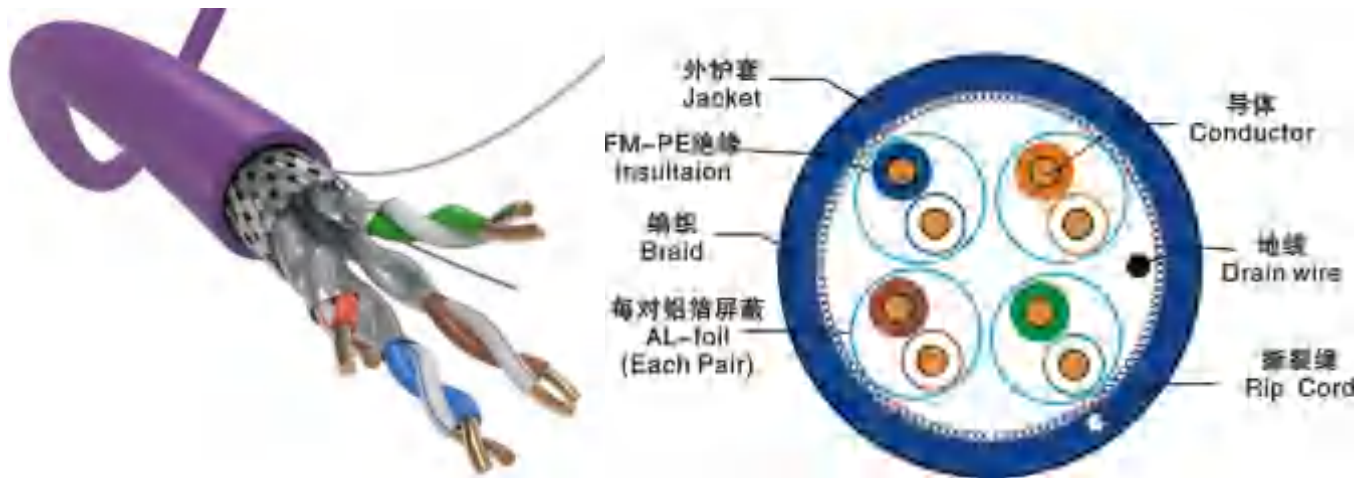

customizing	Color of PVC jacket, marking words on cable & customized packaging

CAT 6A S/FTP CABLE

Item	S/FTP Cat6A Cable 305m
Type	CAT6A
shielding structure	S/FTP
Conductor	Bare Copper,23 AWG
Number Of Conductor	4 Pairs
Conductor diameter	1/0.55mm,1/0.56mm,1/0.57mm,1/0.58mm
Insulation	Foam PE
Pair Shield	65U AL Foil for each pair
Braiding	96*0.12mm ALM, 0.1mm TC
Drain wire	o.4mm ,TC,CCA,Tccs
Jacket	PVC,LSZH,PE(outdoor),PVC+PE double sheath
Flame Ratardancy	CM,CMX,CMR,CMP,Fca,Eca,Dca,Cca,B2ca
Color	As client's request
Length	305m(1000ft yDrum,500m/Drum
Packing	Wooden spool(wooden drum)
Test	100%Passed the FLUKE 90M link and 10OM channel test
Reference Standard	YD/T1019-2001;ISO/ IEC 11801, ANSI/TIA/EIA-568B
Certificates	CE, RoHS, ISO9001
customizing	Color of PVC jacket, marking words on cable & customized packaging