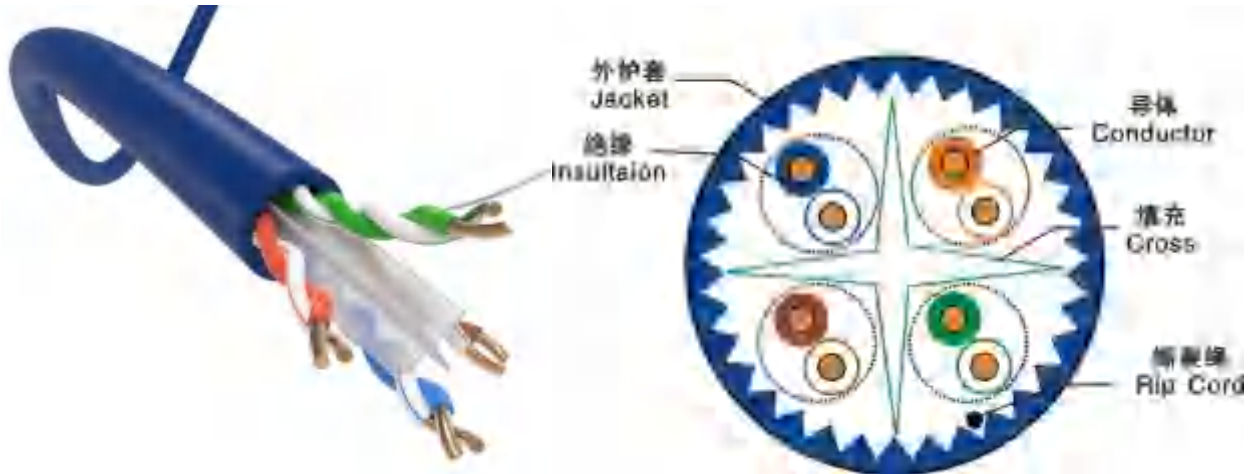

CAT 6A U/UTP CABLE

Item	U/UTP Cat6A Cable 305m
Type	CAT6A
shielding structure	U/UTP
Conductor	Bare Copper,24 AWG / 23 AWG
Number Of Conductor	4 Pairs
conductor diameter	1/0.53mm, 1/0.54mm, 1/0.55mm, 1/0.56mm, 1/0.57mm
Insulation	HDPE
Filler	PE Cross or FM-PE Thin slice
Jacket	PvC,LSZH,PE(outdoor),PVC+PE double sheath
Flame Retardant	CM,CMX,CMR,CMP,Fca,Eca,Dca,Cca,B2ca
Color	As client's request
Length	305m/1000ft per pull box
Packing	Pull box, 2 boxes /carton
Test	100% Passed the FLUKE 90M link and 100M channel test
Reference Standard	YD/T1019-2001,ISO/IEC 11801,ANSITIA/EIA-568B,UL444
Certificates	CE, RoHS, ISO9001
Customizing	Color of PVC jacket, marking words on cable & customized packaging

CAT 6A F/UTP CABLE

Item	F/UTP Cat6A Cable 305m
Type	CAT6A
shielding structure	FIUTP
Conductor	Bare Copper,23 AWG
Number Of Conductor	4 Pairs
Conductor diameter	1/0.54mm,1/0.55mm,1/0.56mm,1/0.57mm,1/0.58mm
Insulation	HDPE
Shield	Mylar +AL-foil
Drain wire	0.4mm ,TC,CCA,TCCS
Jacket	PVC, LSZH,PE(outdoor),PVC+PE double sheath
Flame Retardant	CM,CMX,CMR,CMP,Fca,Eca,Dca,Cca,B2ca
color	As client's request
Length	305m(1000ft)/Drum
Packing	Wooden spool(wooden drum)
Test	100%Passed the FLUKE 90M link and 100M channel test
Reference Standard	YD/T1019-2001,ISO/EC11801,ANSI/TIA/EIA-568B,UL444
Certificates	CE, RoHS, ISO9001
customizing	Color of PVC jacket, marking words on cable & customized packaging

Jacket	PvC,LSZH,PE(outdoor), PVC+PE double sheath
Flame Retardant	CM,CMX,CMR,CMP,Fca,Eca,Dca,Cca,B2ca
color	As client's request
Length	305m(1000ft)Drum
Packing	Wooden spool(wooden drum)
Test	100% Passed the FLUKE 90M link and 100M channel test
Reference Standard	YD/T1019-2001,ISO/EC 11801,ANSITIA/EIA-568B,UL444
Certificates	CE, RoHS, ISO9001
customizing	Color of PVC jacket, marking words on cable & customized packaging